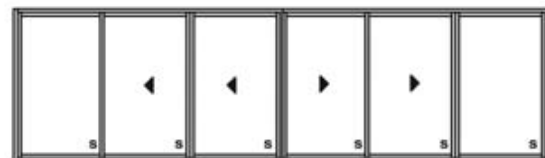

## Height - Door and Sidelights

Standard 2100mm  
Non Standard 2400mm

0 = fixed X = sliding

## Width

OX

OXX

OXXO

OXXXXO

1500  
1800  
2000  
2100  
2400  
2700  
3000  
  
2210  
2660  
2960  
3110  
3560  
4010  
4460  
  
3000  
3600  
4000  
4200  
4800  
5400  
6000

Both width and height of the unit is 10mm smaller than sizes shown