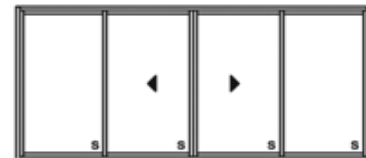

## Height - Door and Sidelights

Standard 2100mm  
Non Standard 2400mm

0 = fixed X = sliding

## Width

OX

OXX

OXXO

OXXXXO

1500  
1800  
2000  
2100  
2400  
2700  
3000  
  
2210  
2660  
2960  
3110  
3560  
4010  
4460  
  
3000  
3600  
4000  
4200  
4800  
5400  
6000

Both width and height of the unit is 10mm smaller than sizes shown