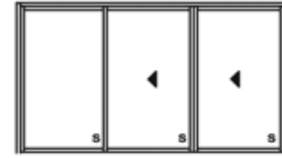

## Height - Door and Sidelights

Standard 2100mm  
Non Standard 2400mm

0 = fixed X = sliding

## Width

OX

OXX

OXXO

OXXXXO

1500  
1800  
2000  
2100  
2400  
2700  
3000  
  
2210  
2660  
2960  
3110  
3560  
4010  
4460  
  
3000  
3600  
4000  
4200  
4800  
5400  
6000

Both width and height of the unit is 10mm smaller than sizes shown

## Height - Door and Sidelights

2100mm  
2400mm

Unit height 10mm smaller than sizes shown  
Width actual size shown